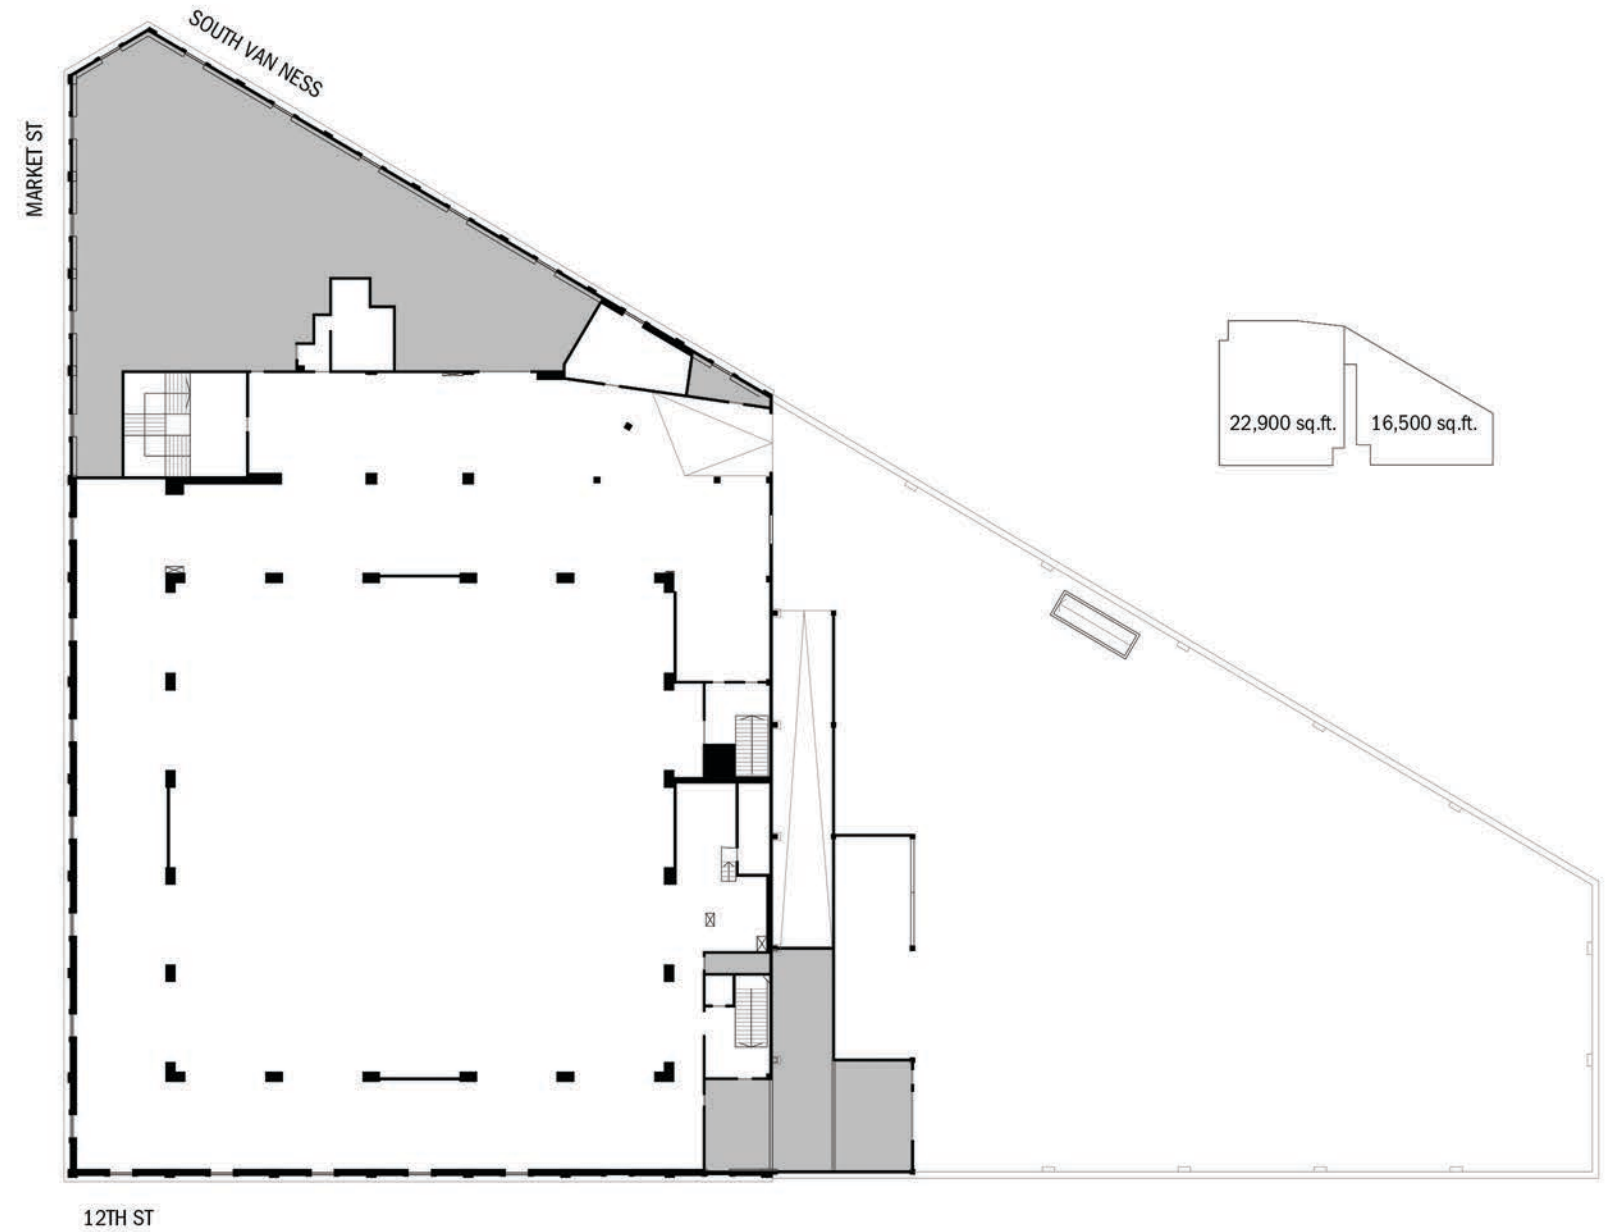

CAPACITY

LOCATION	CAPACITY	SQUARE FEET
+ Ballroom	2,429	17,000
+ Rooftop	2,143	15,000
+ Column Room	1,929	13,500
+ Showroom	1,070	7,500
+ Drive-Thru Bay	900	6,359
+ Garage	1,070	13,500

DIMENSIONS

BALLROOM HEIGHT

- + Peak: 32'
- + Sides: 20'
- + Hall: 11'

DOOR DIMENSIONS

- Garage to 2nd Floor: 9'
- 2nd Floor to Roof: 7'5"
- Ballroom to Roof: 7'

DETAILS

+ ADDRESS

10 South Van Ness, San Francisco, CA 94103

+ POWER

Dedicated 400 amp circuit + 100 and 60 amp circuits

LAYOUT

GROUND FLOOR

LOCATION	SQUARE FEET	STANDING	SEATED
Showroom	7,500	1,070	500
Conservatory	1,630	230	105
Drive-Thru Bay	6,359	900	420
The Garage	13,500	1,070	500

SECOND FLOOR

STANDING	WITH FURNITURE
999	833

BALLROOM + ROOFTOP

LOCATION	SQUARE FEET	STANDING	SEATED
Ballroom	17,000	2,429	1,133
Rooftop	15,000	2,143	1,000

THE PLUS FACTOR

Non Plus Ultra curates an ever-growing portfolio of distinctive Venues to host unparalleled events of all shapes and sizes. Our spaces span from historically charming to modernly chic, and can host anywhere from a few hundred people to tens of thousands.