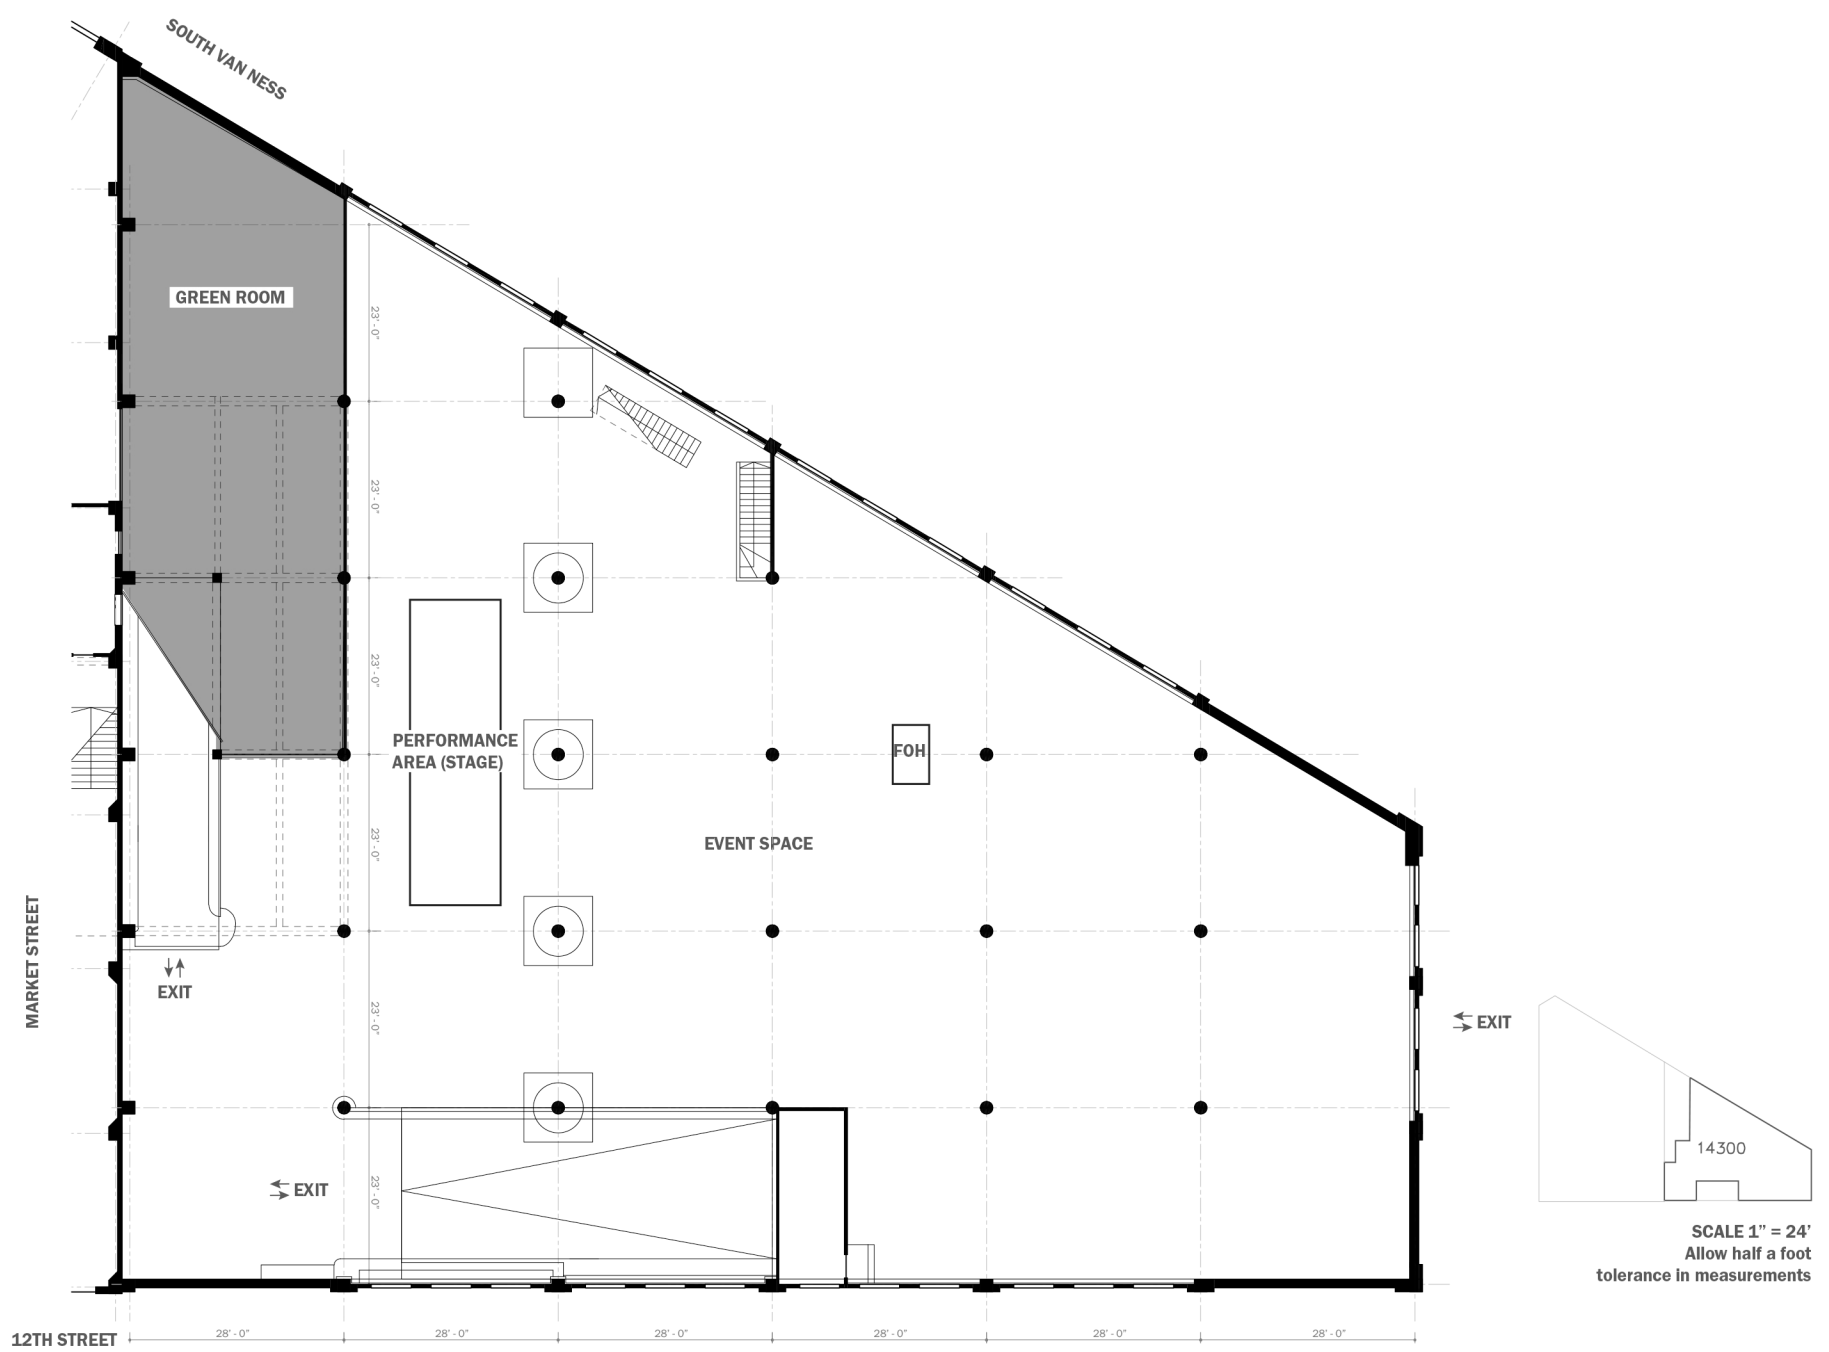

10 SOUTH VAN NESS AVE
 SAN FRANCISCO, CA 94103
 T 415.608.2220
 SVNWEST.COM

FLOORPLAN - TOP FLOOR CAROUSEL & ROOF TOP

88 FIFTH STREET | SAN FRANCISCO, CA 94103
 T 415.377.2000 | NONPLUSULTRAINC.COM

12th Street
 10 SOUTH VAN NESS AVE
 SAN FRANCISCO, CA 94103
 T 415.608.2220
 SVNWEST.COM

FLOORPLAN - 2ND FLOOR AUXILIARY BUILDING

88 FIFTH STREET | SAN FRANCISCO, CA 94103
 T 415.377.2000 | NONPLUSULTRAINC.COM